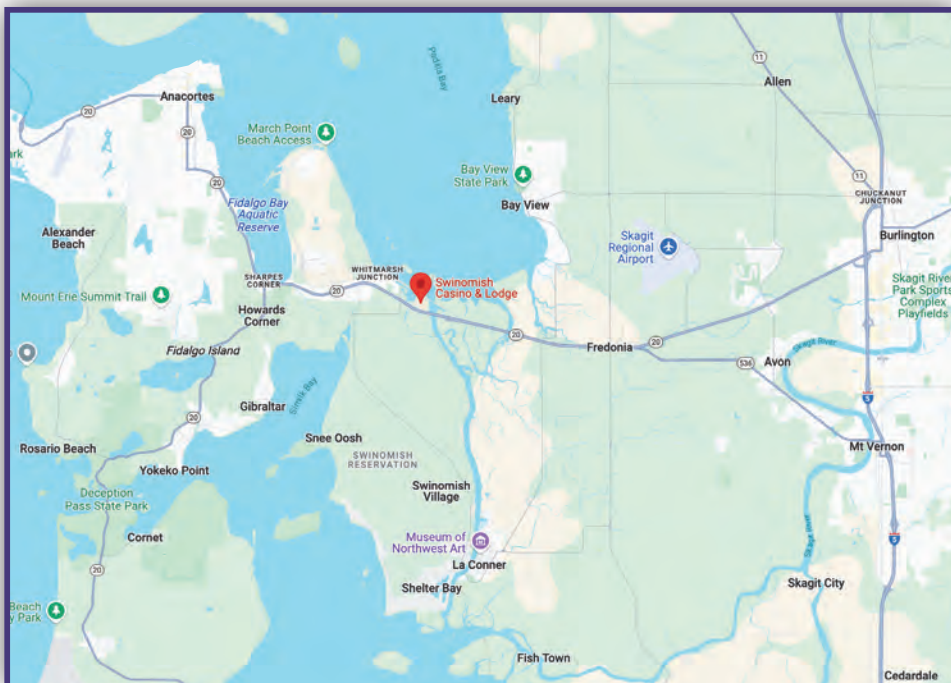

Seasonal Local Attractions

- TULIP TOWN, LOCATED IN MOUNT VERNON
- WHALE WATCHING, LOCATED IN ANACORTES
- HIKING
- FERRY TO NEARBY ISLANDS
- SWINOMISH GOLF LINKS *Book a tee time: 1.360.293.3444*

JAMES WLINICH