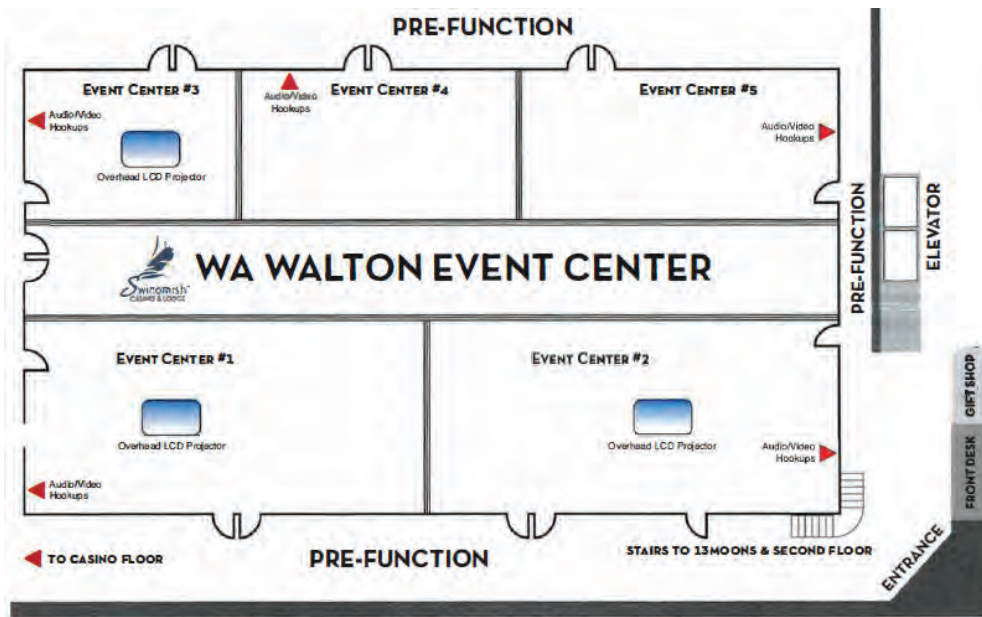

- Conferences
- Board Retreats
- Annual Summits
- Team Building
- Trainings
- Corporate Meetings
- Wedding Receptions
- Holiday Parties
- Depositions and more

Amenities

LOCATION

Swinomish Casino & Lodge is stationed at the intersection of convenience and beauty. Our property is located right off of Highway 20, so getting here is easy and hassle-free for your guests. The breathtaking views of Padilla Bay, snow-capped mountains, and green vegetation make the perfect backdrop for any event.

Our links-style course is located just minutes from our Lodge. Our 18-hole, par-71 course on Fidalgo Island offers guests a quiet, scenic day out. The on-site golf pros can give you a lesson during your stay so you can always stay on top of your game.

Event Center

The Wa Walton Event Center offers 9,000 square feet of event space that can be divided into five separate rooms and accommodate up to 600 guests.

ADDITIONAL SPACE AVAILABLE

Our Hospitality Suite offers a charming conference room with a private restroom. The Lodge Lobby can accommodate up to 70 guests with catering options. During the warmer months, enjoy a gathering on the 13moons Patio, which accommodates up to 100 guests.